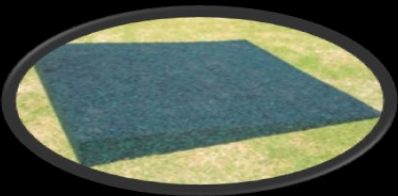

**SIDE WINGS**

**Enduro Rubber Ramps are made from 100% recycled rubber mulch. Manufactured in WA from Rubber Mulch Australia.**

**Enduro Rubber Ramps are the perfect solution for people who depend on wheel-chairs or walking frames for their mobility.**

**ENTRANCE RAMPS**

**Enduro Rubber Ramps and Side Wings, allow access from all areas allowing room to turn safely and affectively.**

**USAGES**

**DOOR WAYS**

**RAISED AREAS**

**SHOWER RECESS**

**ENTRANCE WAYS**

- **Enduro rubber ramps are stable, non slip and reduce the risk of trips or falls**
- **Long Lasting, tough and easy to handle.**
- **Available in black or colour**
- **Custom made to suit individual**