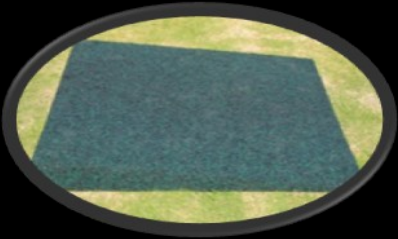

**SIDE WINGS**

**Enduro Rubber Ramps are made from 100% recycled rubber mulch. Manufactured in WA from Rubber Mulch Australia.**

**Enduro Rubber Ramps are the perfect solution for people who depend on wheel-chairs or walking frames for their mobility.**

**ENTRANCE RAMPS**

**Enduro Rubber Ramps and Side Wings, allow access from all areas allowing room to turn safely and affectively.**

**USAGES**

**DOOR WAYS**

**RAISED AREAS**

**SHOWER RECESS**

**ENTRANCE WAYS**

- **Enduro rubber ramps are stable, non slip and reduce the risk of trips or falls**
- **Long Lasting, tough and easy to handle.**
- **Available in black or colour**
- **Custom made to suit individual**